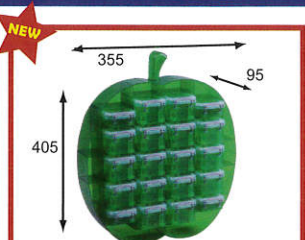

# Really Useful Box®

Please take a look

[www.reallyusefulproducts.com](http://www.reallyusefulproducts.com)

**Heart shaped organiser**  
For 0.14 Litre

**Apple shaped organiser**  
For 0.07 Litre + 0.14 Litre

**4 Litre & 9 Litre box**  
Racking system

**Drawer unit**  
7 Litre, 12 Litre, 25 Litre

**Double drawer unit**  
30 Litre

**Triple drawer unit**  
Triple 7 Litre, 12 Litre, 25 Litre

**Rectangular Organisers**  
0.14 Litre x 16 / 24 / 25 0.3 Litre x 16

**0.07 Litre box**  
Stamps / small office items

**0.14 Litre box**  
Small children's items

**0.2 Litre box**  
Drawing pins / paper clips

**0.3 Litre box**  
Business cards

**0.35 Litre box**  
Paper clips / small office items