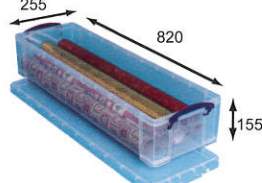

# Really Useful Box®

**Really Useful Box®**

[www.reallyusefulproducts.com](http://www.reallyusefulproducts.com)

L340 x W200 x H175

**8 Litre Open Front box**  
Easy access / Women's shoes

**9 Litre box**  
A4 paper / Mens shoes

**10 Litre box**  
A3 paper / double A4

**11 Litre box**  
Fits one large tray (sold separately)

**12 Litre box**  
DL / C4 Envelopes

**14 Litre box**  
Easy access / mens shoes

**18 Litre box**  
93 CDs / 44 DVDs / Drills

**19 Litre box**  
A4 paper 5 reams / A4 suspension files

**20 Litre box**  
Board games / collector's tray

**21 Litre box**  
Fits two large trays (sold separately)

**22 Litre box**  
Wrapping paper

**24 Litre box**  
Foolscap suspension files