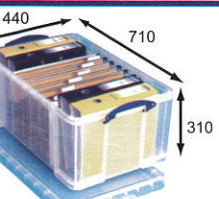

**19 Litre box**  
A4 paper 5 reams / A4 suspension files

**20 Litre box**  
Board games / collector's tray

**21 Litre box**  
Fits two large trays (sold separately)

**22 Litre box**  
Wrapping paper

**24 Litre box**  
Foolscap suspension files

**24.5 Litre box**  
Womens shoe box

**25 Litre box**  
12" x 12" suspension files

**32 Litre Folding box**  
Folding storage box

**33 Litre box**  
Under-bed storage

**35 Litre box**  
A4 Files / foolscap files

**35 Litre folding box**

**35 Litre XL box**  
Scrapbooking & photo albums / 95 LPs

**42 Litre box**  
Foolscap files

**45 Litre folding box**  
Folding storage box

**48 Litre box**  
A4 suspension and lever arch files

**50 Litre box**  
Under bed storage / 7" singles

**64 Litre box**  
Foolscap files / loft storage

**64 Litre Open Front box**  
Easy access for stored goods

**70 Litre box**  
Under-bed storage / blankets