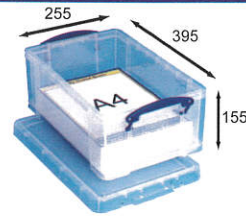

**1.5 Litre box**  
30cm / 12" pencil box

**1.6 Litre box**  
Desk tidy

**1.7 Litre Folding box**  
Stationery items / drawer divider

**1.75 Litre box**  
Stamps / office items

**2.1 Litre box**  
6 x 4 Photographs / postcards

# Really Useful Box®

**Really Useful Box®**

[www.reallyusefulproducts.com](http://www.reallyusefulproducts.com)

L340 x W200 x H175

**8 Litre Open Front box**  
Easy access / Women's shoes

**9 Litre box**  
A4 paper / Mens shoes

**10 Litre box**  
A3 paper / double A4

**11 Litre box**  
Fits one large tray (sold separately)

**12 Litre box**  
DL / C4 Envelopes

**14 Litre box**  
Easy access / mens shoes

**18 Litre box**  
93 CDs / 44 DVDs / Drills

**19 Litre box**  
A4 paper 5 reams / A4 suspension files

**20 Litre box**  
Board games / collector's tray

**21 Litre box**  
Fits two large trays (sold separately)

**22 Litre box**  
Wrapping paper

**24 Litre box**  
Foolscap suspension files