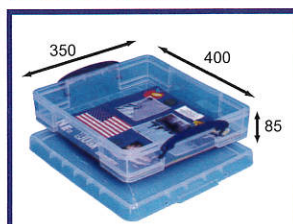

**1.5 Litre box**  
30cm / 12" pencil box

**1.6 Litre box**  
Desk tidy

**1.7 Litre Folding box**  
Stationery items / drawer divider

**1.75 Litre box**  
Stamps / office items

**2.1 Litre box**  
6 x 4 Photographs / postcards

**2.5 Litre box**  
Cable organiser

**3 Litre box**  
18 CDs / 10 DVDs

**4 Litre box**  
1 Ream of A4 paper

**5 Litre box**  
Office tidy / ladies shoes

**6 Litre box**  
C4 envelopes

**6.5 Litre box**  
Holds 36 CDs or 20 DVDs

**7 Litre box**  
12" x 12" scrap book

# Really Useful Box®

**Really Useful Box®**

[www.reallyusefulproducts.com](http://www.reallyusefulproducts.com)

L340 x W200 x H175

**8 Litre Open Front box**  
Easy access / Women's shoes

**9 Litre box**  
A4 paper / Mens shoes