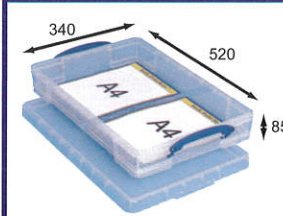

**2.5 Litre box**  
Cable organiser

**3 Litre box**  
18 CDs / 10 DVDs

**4 Litre box**  
1 Ream of A4 paper

**5 Litre box**  
Office tidy / ladies shoes

**6 Litre box**  
C4 envelopes

**6.5 Litre box**  
Holds 36 CDs or 20 DVDs

# Really Useful Box®

**Really Useful Box®**

[www.reallyusefulproducts.com](http://www.reallyusefulproducts.com)

L340 x W200 x H175

**8 Litre Open Front box**  
Easy access / Women's shoes

**9 Litre box**  
A4 paper / Mens shoes

**10 Litre box**  
A3 paper / double A4

**11 Litre box**  
Fits one large tray (sold separately)

**12 Litre box**  
DL / C4 Envelopes

**14 Litre box**  
Easy access / mens shoes

**18 Litre box**  
93 CDs / 44 DVDs / Drills

**19 Litre box**  
A4 paper 5 reams / A4 suspension files

**20 Litre box**  
Board games / collector's tray

**21 Litre box**  
Fits two large trays (sold separately)

**22 Litre box**  
Wrapping paper

**24 Litre box**  
Foolscap suspension files