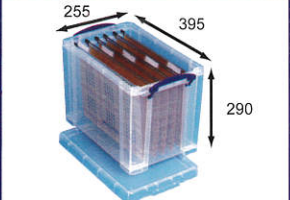

# Really Useful Box®

**Really Useful Box®**

[www.reallyusefulproducts.com](http://www.reallyusefulproducts.com)

L340 x W200 x H175

**8 Litre Open Front box**  
Easy access / Women's shoes

**9 Litre box**  
A4 paper / Mens shoes

**10 Litre box**  
A3 paper / double A4

**11 Litre box**  
Fits one large tray (sold separately)

**12 Litre box**  
DL / C4 Envelopes

**14 Litre box**  
Easy access / mens shoes

**18 Litre box**  
93 CDs / 44 DVDs / Drills

**19 Litre box**  
A4 paper 5 reams / A4 suspension files

**20 Litre box**  
Board games / collector's tray

**21 Litre box**  
Fits two large trays (sold separately)

**22 Litre box**  
Wrapping paper

**24 Litre box**  
Foolscap suspension files