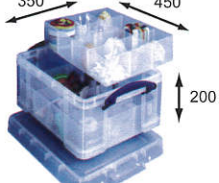

# Really Useful Box®

**Really Useful Box®**

[www.reallyusefulproducts.com](http://www.reallyusefulproducts.com)

L340 x W200 x H175

**8 Litre Open Front box**  
Easy access / Women's shoes

**9 Litre box**  
A4 paper / Mens shoes

**10 Litre box**  
A3 paper / double A4

**11 Litre box**  
Fits one large tray (sold separately)

**12 Litre box**  
DL / C4 Envelopes

**14 Litre box**  
Easy access / mens shoes

**18 Litre box**  
93 CDs / 44 DVDs / Drills

**19 Litre box**  
A4 paper 5 reams / A4 suspension files

**20 Litre box**  
Board games / collector's tray

**21 Litre box**  
Fits two large trays (sold separately)

**22 Litre box**  
Wrapping paper

**24 Litre box**  
Foolscap suspension files