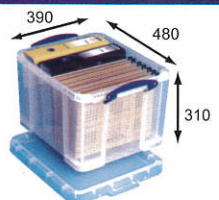

**19 Litre box**  
A4 paper 5 reams / A4 suspension files

**20 Litre box**  
Board games / collector's tray

**21 Litre box**  
Fits two large trays (sold separately)

**22 Litre box**  
Wrapping paper

**24 Litre box**  
Foolscap suspension files

**24.5 Litre box**  
Womens shoe box

**25 Litre box**  
12" x 12" suspension files

**32 Litre Folding box**  
Folding storage box

**33 Litre box**  
Under-bed storage

**35 Litre box**  
A4 Files / foolscap files

**35 Litre folding box**

**35 Litre XL box**  
Scrapbooking & photo albums / 95 LPs

**42 Litre box**  
Foolscap files

**45 Litre folding box**  
Folding storage box

**48 Litre box**  
A4 suspension and lever arch files