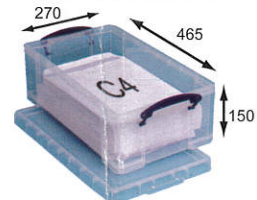

**1.5 Litre box**  
30cm / 12" pencil box

**1.6 Litre box**  
Desk tidy

**1.7 Litre Folding box**  
Stationery items / drawer divider

**1.75 Litre box**  
Stamps / office items

**2.1 Litre box**  
6 x 4 Photographs / postcards

**7 Litre box**  
12" x 12" scrap book

# Really Useful Box®

**Really Useful Box®**

[www.reallyusefulproducts.com](http://www.reallyusefulproducts.com)

L340 x W200 x H175

**8 Litre Open Front box**  
Easy access / Women's shoes

**9 Litre box**  
A4 paper / Mens shoes

**10 Litre box**  
A3 paper / double A4

**11 Litre box**  
Fits one large tray (sold separately)

**12 Litre box**  
DL / C4 Envelopes

**14 Litre box**  
Easy access / mens shoes

**18 Litre box**  
93 CDs / 44 DVDs / Drills