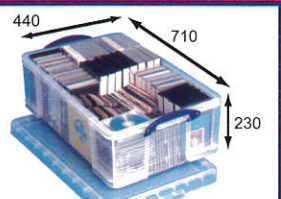

**19 Litre box**  
A4 paper 5 reams / A4 suspension files

**20 Litre box**  
Board games / collector's tray

**21 Litre box**  
Fits two large trays (sold separately)

**22 Litre box**  
Wrapping paper

**24 Litre box**  
Foolscap suspension files

**24.5 Litre box**  
Womens shoe box

**25 Litre box**  
12" x 12" suspension files

**32 Litre Folding box**  
Folding storage box

**33 Litre box**  
Under-bed storage

**35 Litre box**  
A4 Files / foolscap files

**35 Litre folding box**

**35 Litre XL box**  
Scrapbooking & photo albums / 95 LPs

**42 Litre box**  
Foolscap files

**45 Litre folding box**  
Folding storage box

**48 Litre box**  
A4 suspension and lever arch files

**50 Litre box**  
Under bed storage / 7" singles

**64 Litre box**  
Foolscap files / loft storage

**64 Litre Open Front box**  
Easy access for stored goods

**70 Litre box**  
Under-bed storage / blankets