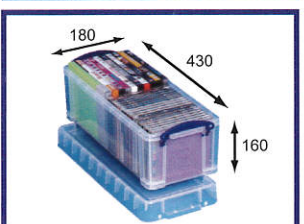

**1.5 Litre box**  
30cm / 12" pencil box

**1.6 Litre box**  
Desk tidy

**1.7 Litre Folding box**  
Stationery items / drawer divider

**1.75 Litre box**  
Stamps / office items

**2.1 Litre box**  
6 x 4 Photographs / postcards

**2.5 Litre box**  
Cable organiser

**3 Litre box**  
18 CDs / 10 DVDs

**4 Litre box**  
1 Ream of A4 paper

**5 Litre box**  
Office tidy / ladies shoes

**6 Litre box**  
C4 envelopes

**6.5 Litre box**  
Holds 36 CDs or 20 DVDs

# Really Useful Box®

**Really Useful Box®**

[www.reallyusefulproducts.com](http://www.reallyusefulproducts.com)

L340 x W200 x H175

**8 Litre Open Front box**  
Easy access / Women's shoes

**9 Litre box**  
A4 paper / Mens shoes