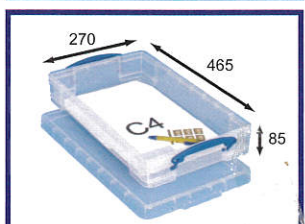

**1.5 Litre box**  
30cm / 12" pencil box

**1.6 Litre box**  
Desk tidy

**1.7 Litre Folding box**  
Stationery items / drawer divider

**1.75 Litre box**  
Stamps / office items

**2.1 Litre box**  
6 x 4 Photographs / postcards

**2.5 Litre box**  
Cable organiser

**3 Litre box**  
18 CDs / 10 DVDs

**4 Litre box**  
1 Ream of A4 paper

**5 Litre box**  
Office tidy / ladies shoes

**6 Litre box**  
C4 envelopes

**6.5 Litre box**  
Holds 36 CDs or 20 DVDs

**7 Litre box**  
12" x 12" scrap book

# Really Useful Box®

**Really Useful Box®**

[www.reallyusefulproducts.com](http://www.reallyusefulproducts.com)

L340 x W200 x H175

**8 Litre Open Front box**  
Easy access / Women's shoes

**9 Litre box**  
A4 paper / Mens shoes