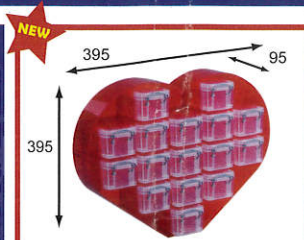

# Really Useful Box®

Please take a look

[www.reallyusefulproducts.com](http://www.reallyusefulproducts.com)

**Heart shaped organiser**  
For 0.14 Litre

**Apple shaped organiser**  
For 0.07 Litre + 0.14 Litre

**4 Litre & 9 Litre box**  
Racking system

**Drawer unit**  
7 Litre, 12 Litre, 25 Litre

**Double drawer unit**  
30 Litre

**Triple drawer unit**  
Triple 7 Litre, 12 Litre, 25 Litre

**Rectangular Organisers**  
0.14 Litre x 16 / 24 / 25 0.3 Litre x 16

**0.07 Litre box**  
Stamps / small office items

**0.14 Litre box**  
Small children's items

**0.2 Litre box**  
Drawing pins / paper clips

**0.3 Litre box**  
Business cards

**0.35 Litre box**  
Paper clips / small office items