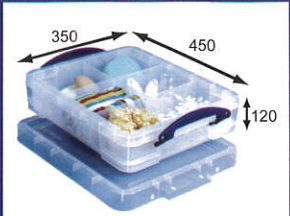

**2.5 Litre box**  
Cable organiser

**3 Litre box**  
18 CDs / 10 DVDs

**4 Litre box**  
1 Ream of A4 paper

**5 Litre box**  
Office tidy / ladies shoes

**6 Litre box**  
C4 envelopes

**6.5 Litre box**  
Holds 36 CDs or 20 DVDs

# Really Useful Box®

**Really Useful Box®**

[www.reallyusefulproducts.com](http://www.reallyusefulproducts.com)

L340 x W200 x H175

**8 Litre Open Front box**  
Easy access / Women's shoes

**9 Litre box**  
A4 paper / Mens shoes

**10 Litre box**  
A3 paper / double A4

**11 Litre box**  
Fits one large tray (sold separately)

**12 Litre box**  
DL / C4 Envelopes

**14 Litre box**  
Easy access / mens shoes

**18 Litre box**  
93 CDs / 44 DVDs / Drills