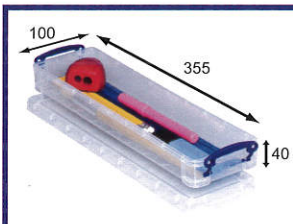

**4 Litre & 9 Litre box**  
Racking system

**Drawer unit**  
7 Litre, 12 Litre, 25 Litre

**Double drawer unit**  
30 Litre

**Triple drawer unit**  
Triple 7 Litre, 12 Litre, 25 Litre

**Rectangular Organisers**  
0.14 Litre x 16 / 24 / 25 0.3 Litre x 16

**0.07 Litre box**  
Stamps / small office items

**0.14 Litre box**  
Small children's items

**0.2 Litre box**  
Drawing pins / paper clips

**0.3 Litre box**  
Business cards

**0.35 Litre box**  
Paper clips / small office items

**0.55 Litre box**  
Pencils / crayons

**0.7 Litre box**  
Desk tidy

**0.75 Litre box**  
Erasers / small office items

**0.8 Litre box**  
12" rulers / paint brushes

**0.9 Litre box**  
Pencils / small office items

**1.5 Litre box**  
30cm / 12" pencil box

**1.6 Litre box**  
Desk tidy

**1.7 Litre Folding box**  
Stationery items / drawer divider

**1.75 Litre box**  
Stamps / office items

**2.1 Litre box**  
6 x 4 Photographs / postcards