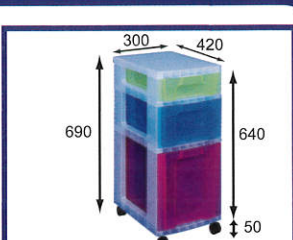

# Really Useful Box®

Please take a look

[www.reallyusefulproducts.com](http://www.reallyusefulproducts.com)

**Heart shaped organiser**  
For 0.14 Litre

**Apple shaped organiser**  
For 0.07 Litre + 0.14 Litre

**4 Litre & 9 Litre box**  
Racking system

**Drawer unit**  
7 Litre, 12 Litre, 25 Litre

**Double drawer unit**  
30 Litre

**Triple drawer unit**  
Triple 7 Litre, 12 Litre, 25 Litre

**Rectangular Organisers**  
0.14 Litre x 16 / 24 / 25 0.3 Litre x 16

**0.07 Litre box**  
Stamps / small office items

**0.14 Litre box**  
Small children's items

**0.2 Litre box**  
Drawing pins / paper clips

**0.3 Litre box**  
Business cards

**0.35 Litre box**  
Paper clips / small office items

**1.5 Litre box**  
30cm / 12" pencil box

**1.6 Litre box**  
Desk tidy

**1.7 Litre Folding box**  
Stationery items / drawer divider

**1.75 Litre box**  
Stamps / office items

**2.1 Litre box**  
6 x 4 Photographs / postcards