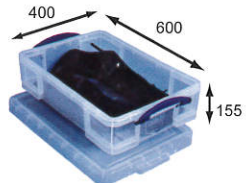

**10 Litre box**  
A3 paper / double A4

**11 Litre box**  
Fits one large tray (sold separately)

**12 Litre box**  
DL / C4 Envelopes

**14 Litre box**  
Easy access / mens shoes

**18 Litre box**  
93 CDs / 44 DVDs / Drills

**19 Litre box**  
A4 paper 5 reams / A4 suspension files

**20 Litre box**  
Board games / collector's tray

**21 Litre box**  
Fits two large trays (sold separately)

**22 Litre box**  
Wrapping paper

**24 Litre box**  
Foolscap suspension files

**24.5 Litre box**  
Womens shoe box

**25 Litre box**  
12" x 12" suspension files

**32 Litre Folding box**  
Folding storage box

**33 Litre box**  
Under-bed storage

**35 Litre box**  
A4 Files / foolscap files