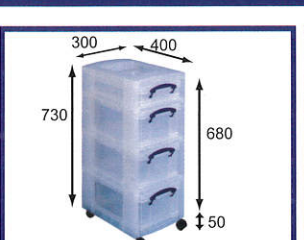

# Really Useful Box®

Please take a look

[www.reallyusefulproducts.com](http://www.reallyusefulproducts.com)

**Heart shaped organiser**  
For 0.14 Litre

**Apple shaped organiser**  
For 0.07 Litre + 0.14 Litre

**4 Litre & 9 Litre box**  
Racking system

**Drawer unit**  
7 Litre, 12 Litre, 25 Litre

**Double drawer unit**  
30 Litre

**Triple drawer unit**  
Triple 7 Litre, 12 Litre, 25 Litre

**Rectangular Organisers**  
0.14 Litre x 16 / 24 / 25 0.3 Litre x 16

**0.07 Litre box**  
Stamps / small office items

**0.14 Litre box**  
Small children's items

**0.2 Litre box**  
Drawing pins / paper clips

**0.3 Litre box**  
Business cards

**0.35 Litre box**  
Paper clips / small office items

**1.5 Litre box**  
30cm / 12" pencil box

**1.6 Litre box**  
Desk tidy

**1.7 Litre Folding box**  
Stationery items / drawer divider

**1.75 Litre box**  
Stamps / office items

**2.1 Litre box**  
6 x 4 Photographs / postcards